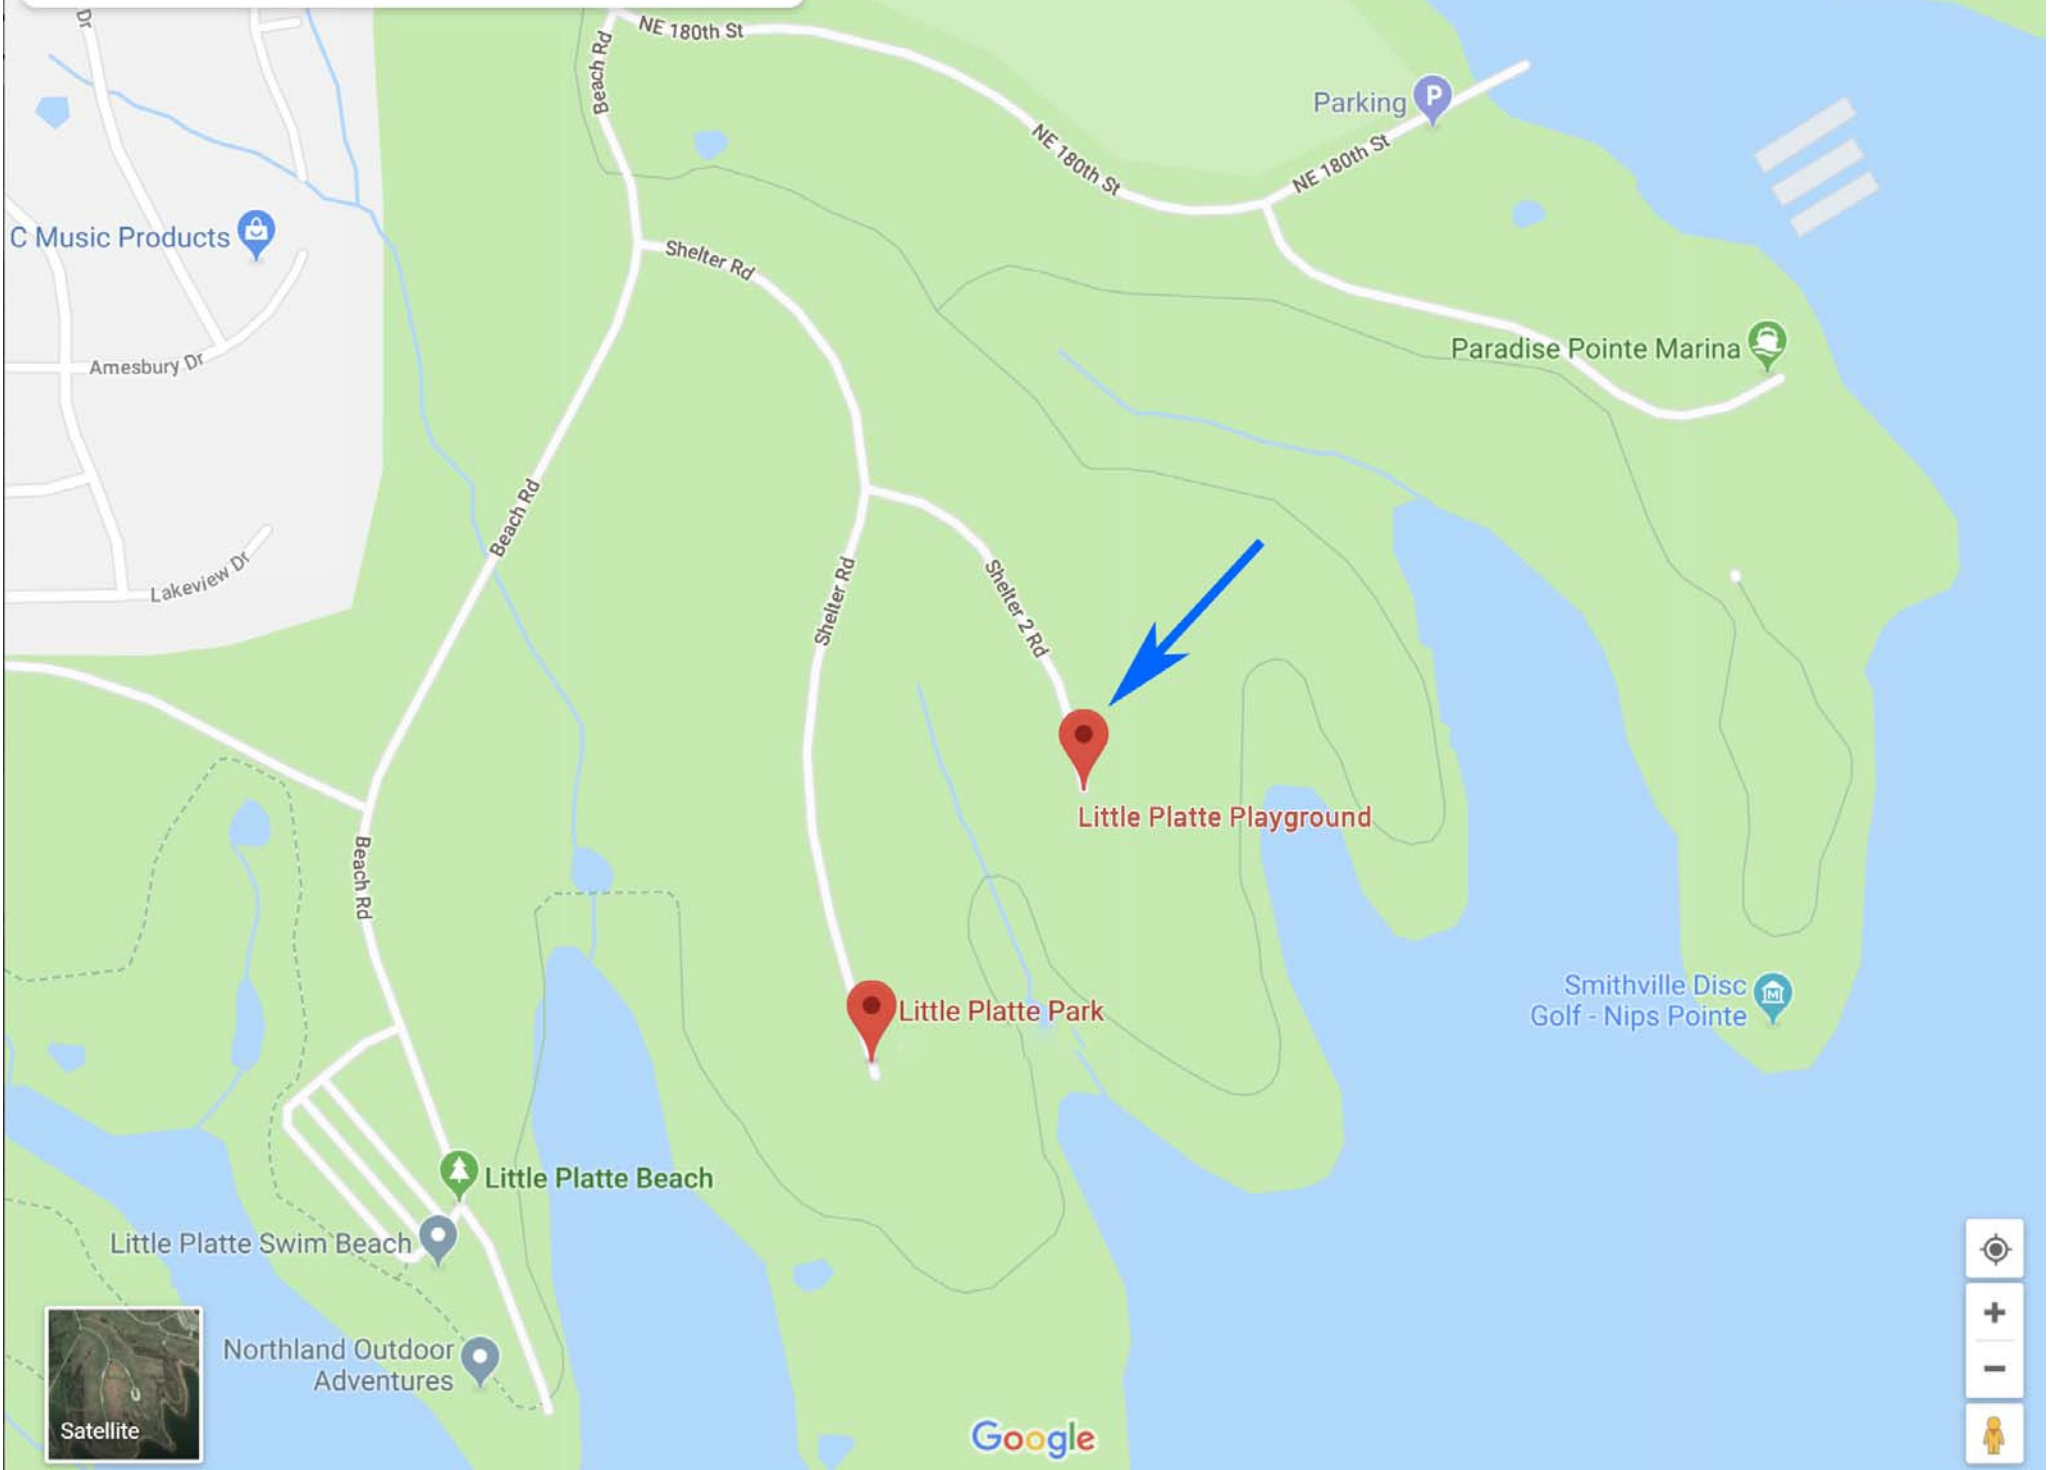

Little Platte Park

C Music Products

Amesbury Dr

Lakeview Dr

Beach Rd

Beach Rd

Little Platte Beach

Little Platte Swim Beach

Northland Outdoor Adventures

NE 180th St

Beach Rd

Shelter Rd

Shelter Rd

Shelter 2 Rd

Little Platte Park

Little Platte Playground

Parking P

NE 180th St

NE 180th St

Paradise Pointe Marina

Smithville Disc Golf - Nips Pointe

Satellite

Google